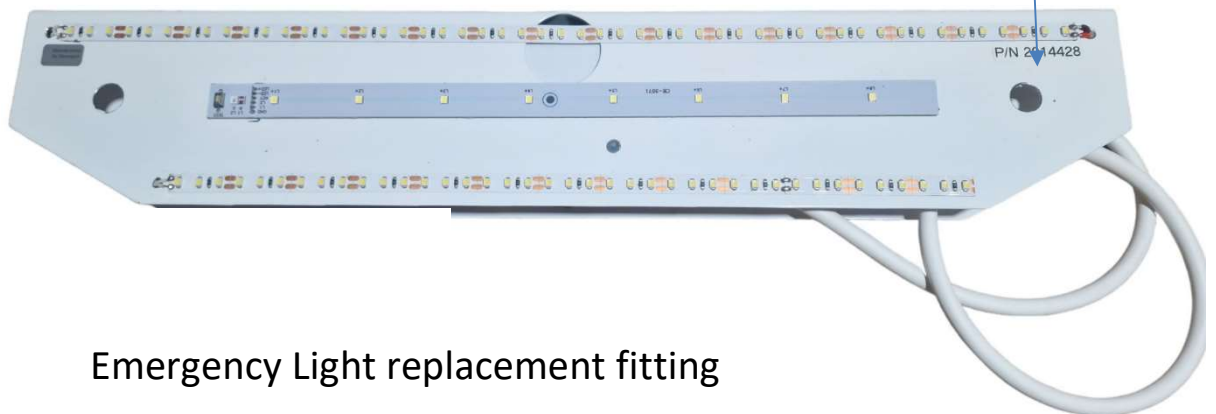

# Davenport Lift Control

Tel: 02085048286

[www.davenportliftcontrol.com](http://www.davenportliftcontrol.com)

**Replacement LED 600mm light fitting for Schindler MRL**

Part number 2014428

This modification kit replaces the Edison light bulb in the 600mm light fitting.

Fixing holes for self-taping screws

Emergency Light replacement fitting

Also available. Light diffuser for 600mm fitting

Part number 2310001